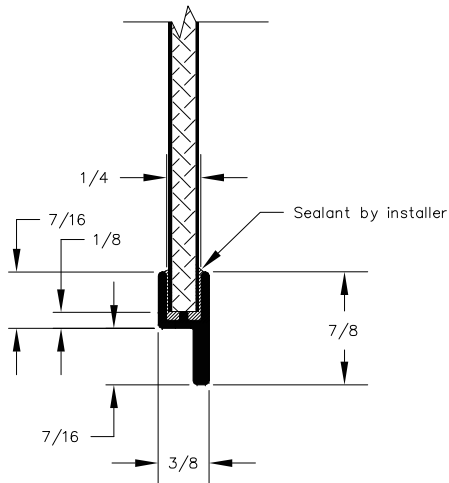

Two piece Divider
MIN-66 receptor & MIN-69 divider

Two piece cap
MIN-66 receptor & MIN-67 cap

Add-on / Projected sash
MW-15936

Inside corner
A-1022

Outside corner
MIN-41