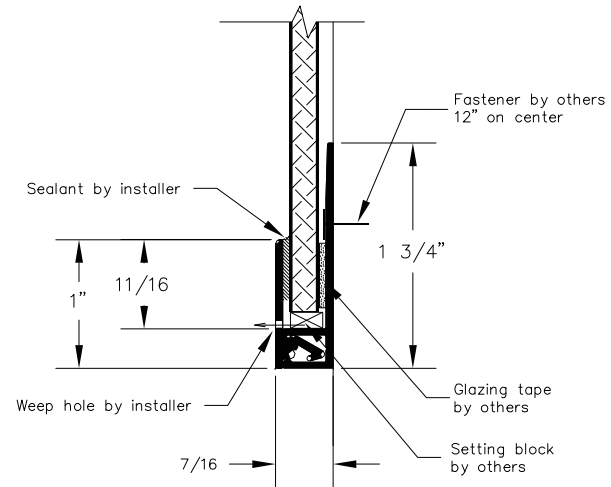

Two piece Divider
MIN-66 receptor & MIN-69 divider

Two piece cap
MIN-66 receptor & MIN-67 cap

Add-on / Projected sash
MW-15936

Inside corner
A-1022

Outside corner
MIN-41