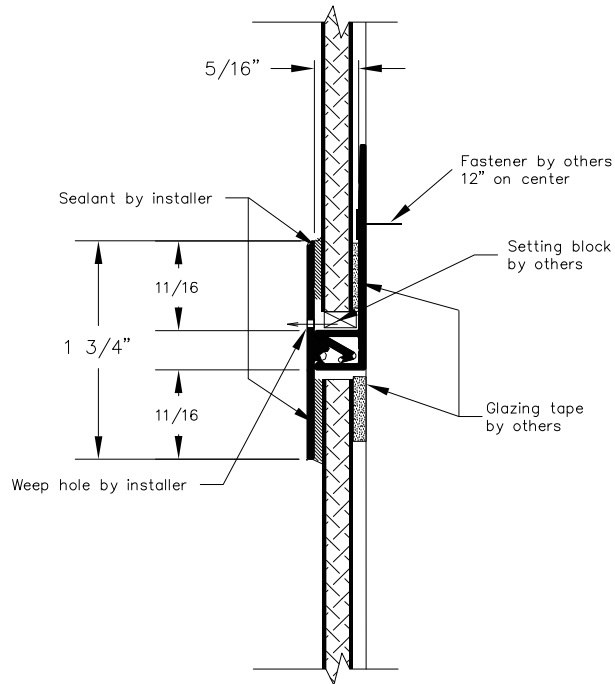

Two piece Divider
MIN-66 receptor & MIN-69 divider

Two piece cap
MIN-66 receptor & MIN-67 cap

Add-on / Projected sash
MW-15936

Inside corner
A-1022

Outside corner
MIN-41