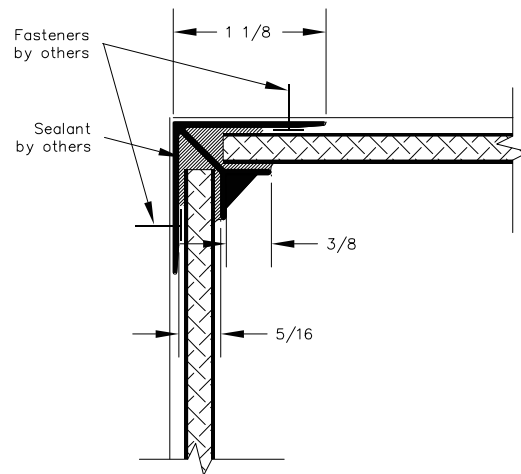

Two piece Divider
MIN-66 receptor & MIN-69 divider

Two piece cap
MIN-66 receptor & MIN-67 cap

Add-on / Projected sash
MW-15936

Inside corner
A-1022

Outside corner
MIN-41